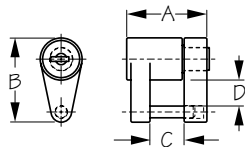

COUPLER LOCK - TWO PIECE

Zinc Brass Plated

Bulk Part No.	Display Part No.	A	B	C	D	Weight	Std. Pack
751030	751030-1	1-11/16"	1-13/16"	3/4"	9/16"	.34 lb	10 ea