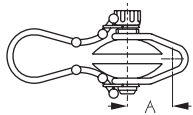

## **VOLVO MOTOR FLUSH**

*Molded Rubber/Painted Steel*

**Bulk  
Part No.**

n/a

**Display  
Part No.**

521510-1

**A**

2-3/8"