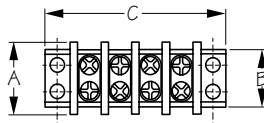

## BAKELITE TERMINAL BLOCKS

*Stamped Brass/Molded Bakelite*

Bulk Part No.	Display Part No.	No. of Term.	Amps	A	B	C	D	E	Fast-ener	Weight	Std. Pack
426600	426600-1	10	10 A	7/8"	11/16"	4-7/16"	1/4"	7/16"	#4 RH	.11 lb	10 ea
426604	426604-1	4	10 A	7/8"	11/16"	2-3/16"	1/4"	7/16"	#4 RH	.04	10 ea
426606	426606-1	6	10 A	7/8"	11/16"	2-15/16"	1/4"	7/16"	#4 RH	.05	10 ea
426608	426608-1	8	10 A	7/8"	11/16"	3-11/16"	1/4"	7/16"	#4 RH	.06	10 ea
426620	426620-1	10	20 A	1-1/8"	7/8"	5-1/16"	5/16"	1/2"	#5 RH	.01	10 ea
426624	426624-1	4	20 A	1-1/8"	7/8"	2-1/2"	5/16"	1/2"	#5 RH	.06	10 ea
426626	426626-1	6	20 A	1-1/8"	7/8"	3-5/16"	5/16"	1/2"	#5 RH	.08	10 ea
426628	426628-1	8	20 A	1-1/8"	7/8"	4-3/16"	5/16"	1/2"	#5 RH	.11	10 ea