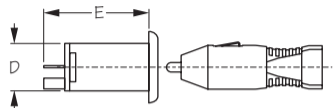

## POWER SOCKET 12-VOLT

*Stamped Brass/Injection Molded Nylon & ABS*

*Made In USA*

Bulk Part No.	Display Part No.	Description	A	B	C	D	E	Weight	Std Pack
n/a	426112-1	Complete	2-1/4"	1-1/4"	1-1/2"	1-1/16"	1-7/8"	.08 lb	10 ea
426113	426113-1	Socket & Cap	2-1/4"	1-1/4"	1-1/2"	1-1/16"	1-7/8"	.04	10 ea
426114	426114-1	Plug Only	n/a	n/a	n/a	n/a	n/a	.04	10 ea
n/a	426119-1	Cap Only	n/a	n/a	n/a	n/a	n/a	.01	10 ea