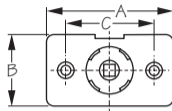

## POWER SOCKET 12-VOLT

*Stamped Brass/Injection Molded Nylon & ABS*

*Made In USA*

Bulk Part No.	Display Part No.	Description	A	B	C	D	E	Weight	Std Pack
n/a	426112-1	Complete	2-1/4"	1-1/4"	1-1/2"	1-1/16"	1-7/8"	.08 lb	10 ea
426113	426113-1	Socket & Cap	2-1/4"	1-1/4"	1-1/2"	1-1/16"	1-7/8"	.04	10 ea
426114	426114-1	Plug Only	n/a	n/a	n/a	n/a	n/a	.04	10 ea
n/a	426119-1	Cap Only	n/a	n/a	n/a	n/a	n/a	.01	10 ea