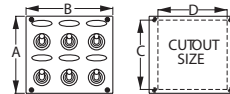

SIX TOGGLE SWITCH PANEL

Nylon

Bulk #	Display #	A	B	C	D	# of Switches	Wt.(lb.)	Std. Pack
n/a	424606-1	3-3/4"	4-1/4"	3-3/8"	3-3/8"	6	.70	1 ea

Toggle Switch Panel includes six switches rated at 15A 12 VDC. Panel is water resistant.