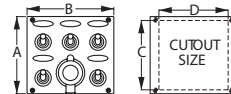

FIVE TOGGLE SWITCH PANEL WITH POWER SOCKET

Nylon

Bulk #	Display #	A	B	C	D	# of Switches	Wt.(lb.)	Std. Pack
n/a	424605-1	3-3/4"	4-1/4"	3-3/8"	3-3/8"	5	.69	1 ea

Toggle Switch Panel includes five switches rated at 15A 12 VDC. Includes 12 VDC power socket. Panel is water resistant.