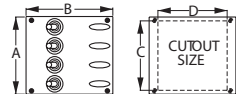

# FOUR TOGGLE SWITCH PANEL

Nylon

Bulk #	Display #	A	B	C	D	# of Switches	Wt.(lb.)	Std. Pack
n/a	424604-1	3-3/4"	4-1/4"	3-3/8"	3-3/8"	4	.51	1 ea

Toggle Switch Panel includes four switches rated at 15A 12 VDC. Panel is water resistant.