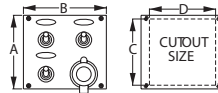

# THREE TOGGLE SWITCH PANEL WITH POWER SOCKET

Nylon

Bulk #	Display #	A	B	C	D	# of Switches	Wt.(lb.)	Std. Pack
n/a	424603-1	3-3/4"	4-1/4"	3-3/8"	3-3/8"	3	.50	1 ea

Toggle Switch Panel includes three switches rated at 15A 12 VDC. Includes 12 VDC power socket. Panel is water resistant.