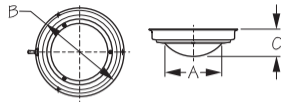

## LED DAY/NIGHT DOME LIGHT

*Stamped 304 Stainless*

Bulk Part No.	Display Part No.	A	B	C	Fast-ener	Weight	Std. Pack
400353	n/a	5"	6-3/4"	2"	#6 RH	1.03 lb	1 ea
n/a	400353-1	5"	6-3/4"	2"	#6 RH	1.03	5 ea
n/a	400201-1		Replacement Lens	5"		.36	5 ea