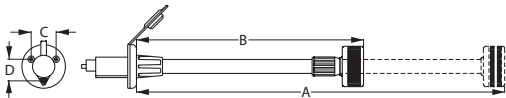

LED TELESCOPIC ALL AROUND LIGHT

Injection Molded Nylon/Chrome Plated Zinc

Bulk #	Display #	A	B	C	D	Fastener	Wt.(lb.)	Std. Pack
n/a	400016-1	48"	24"	1-5/16"	1-3/16"	#8 FH	.60	1 ea
n/a	400017-1	60"	34"	1-5/16"	1-3/16"	#8 FH	1.02	1 ea