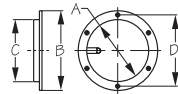

# POP-OUT DECK PLATE

Injection Molded ABS

Bulk #	Display #	A	B	C	D	Color	Lid Texture	Fastener	Wt.(lb.)	Std. Pack
<b>336287G</b>	n/a	8"	10"	8-3/8"	9"	Gray	Textured	#8 FH	.83	5 ea

Sea-Dog Line Pop-Out Deck Plate is UV stabilized and features an integrated Pop-Up lever which makes opening and closing a snap, no tools required. Engineered rubber O-ring for a watertight fit. Available with either a smooth lid or knurled non-skid lid. Custom colors available. Patent Pending.