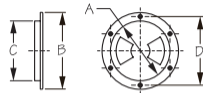

QUARTER-TURN DECK PLATE

Injection Molded ABS

Bulk #	Display #	A	B	C	D	Color	Lid Texture	Fastener	Wt.(lb.)	Std. Pack
336140G	n/a	4"	6-1/8"	4-1/2"	5-3/8"	Gray	Smooth	#8 FH	.28	10 ea

Sea-Dog Line Quarter-Turn Deck Plate is UV stabilized and features a new locking system that prevents over tightening, jamming and cross threading. Easy to open and close. A specially engineered lubricated gasket is used in conjunction with a knife edge for a leak tested seal. Custom colors available. Patent Pending.