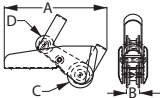

# PIVOTING BOW ROLLER

Stamped 304 Stainless

Bulk #	Display #	A	B	C	D	Rope Dia.	Fastener	Wt.(lb.)	Std. Pack
328085P	n/a	13-9/16"	1-3/4"	3-3/8"	2-3/8"	1-1/2" Max.	5/16" Bolt	8.19	1 ea

Polished to a mirror finish a great match with our Sea-Hook II anchors, part numbers 318605 - 318630 and most Bruce® type anchors such as our Sea Hook part numbers 318501 - 318580.