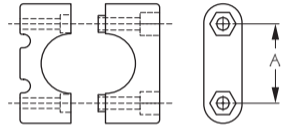

## RAIL MOUNT BRACKET - ROUND

*Injection Molded Nylon / Stainless Screws*

**Bulk  
Part No.**

**Display  
Part No.**

**A**

**Fits  
Tubing**

**Color**

**Weight**

**Std.  
Pack**

n/a

327190W-1

1-5/16"

7/8" - 1"

White

.05 lb

10 pr