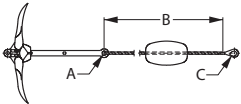

FOLDING ANCHOR KIT

Painted Hot Dipped Galvanized Iron/Forged Flukes

Bulk #	Display #	A	B	C	Boat Length	Line/Length	Wt.(lb.)	Std. Pack
318003K	n/a	1/2"	25'	1"	5' - 12'	1/4"/25'	3.5	1 ea

Inexpensive and easy to store, the Sea-Dog Folding Anchor Kit makes an ideal backup anchor on larger boats or can be used as a primary anchor on smaller boats, sailboats and inflatable boats. Includes 3.5 lb. Folding Anchor with 25' of 1/4" line, adjustable float and stainless Fast Eye Boat Snap (146123).