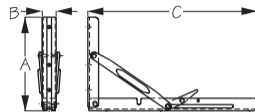

FOLDING TABLE SUPPORT

304 Stainless Steel

Bulk Part No.	Display Part No.	A	B	C	Style	Fast-ener	Weight	Std. Pack
221350	221350-1	6-1/2"	15/16"	11-11/16"	Light Duty	#12 RH	1.50 lb	1 pr
221355	221355-1	6-1/2"	15/16"	11-11/16"	Heavy Duty	#12 RH	1.90	1 pr