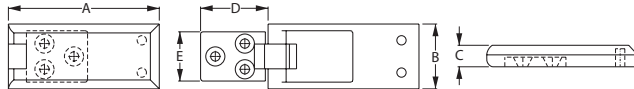

HEAVY DUTY CONCEALED FASTENER HINGE

Cast 316 Stainless

Bulk #	Display #	A	B	C	D	E	Fastener	Wt.(lb.)	Std. Pack
205520	n/a	1-3/4"	1-3/16"	3/8"	9/16"	15/16"	#8 FH	.14	10 ea
205540	n/a	2-3/4"	1-3/16"	3/8"	1-1/4"	15/16"	#8 FH	.18	10 ea