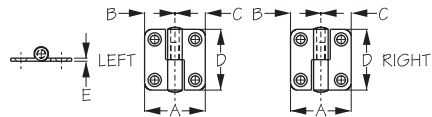

TAKE-APART BUTT HINGE

Stamped 304 Stainless

Bulk Part No.	Display Part No.	A	B	C	D	E	Side	Fast-ener	Weight	Std. Pack
201585	n/a	1-1/2"	3/4"	3/4"	1-1/2"	1/16"	Right	#10 FH	.07 lb	10 ea
201586	n/a	1-1/2"	3/4"	3/4"	1-1/2"	1/16"	Left	#10 FH	.07	10 ea