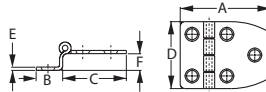

SHORT SIDE OFFSET HINGE

Stamped 304 Stainless

Bulk #	Display #	A	B	C	D	E	F	Fastener	Wt.(lb.)	Std. Pack
201025	201025-1	2"	5/8"	1-3/8"	1-1/2"	1/16"	3/8"	#8 FH	.10 / .20	10 ea / 10 pr

Each hinge is designed to be mounted on the front surface of a raised door.