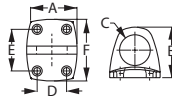

TIE OFF PLATE

Cast 316 Stainless

Bulk #	Display #	A	B	C	D	E	F	Wt.(lb.)	Std. Pack
088820	n/a	1"	15/16"	9/16"	n/a	3/4"	1-1/4"	.05	10 ea
088840	n/a	1-1/2"	1-1/2"	15/16"	7/8"	1-1/4"	1-13/16"	.18	10 ea