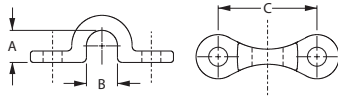

POP RIVET MOUNT PAD EYE

Cast 316 Stainless

Bulk #	Display #	A	B	C	Wt.(lb.)	Std. Pack
081850	n/a	11/32"	11/32"	1-1/16"	.01	10 ea

Uses 3/16" pop rivet.