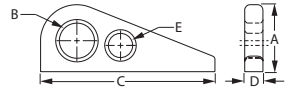

WELDABLE BOW EYE-DOUBLE

Cast Aluminum

Bulk #	Display #	A	B	C	D	E	Wt.(lb.)	Std. Pack
079820	n/a	2-1/4"	1-1/4"	6"	5/8"	7/8"	.43	10 ea