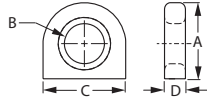

# WELDABLE BOW EYE-SINGLE

Cast Aluminum

Bulk #	Display #	A	B	C	D	Wt.(lb.)	Std. Pack
079810	n/a	2-1/4"	1-1/4"	2-1/2"	5/8"	.21	10 ea