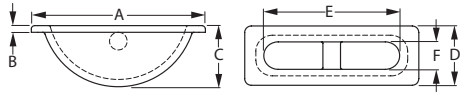

# WELDABLE ANCHOR POINT

Cast Aluminum

Bulk #	Display #	A	B	C	D	E	F	Wt.(lb.)	Std. Pack
079500	n/a	6-5/8"	1/4"	2-3/16"	2-1/4"	5-1/4"	1"	.60	10 ea