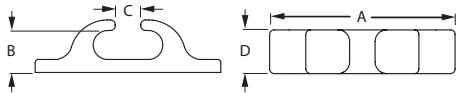

WELDABLE CHOCK

Cast Aluminum

Bulk #	Display #	A	B	C	D	Wt.(lb.)	Std. Pack
069100	n/a	4"	15/16"	1/2"	15/16"	.15	10 ea