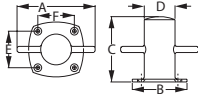

# SAMSON POST

Cast 316 Stainless

Bulk #	Display #	A	B	C	D	E	F	Fastener	Wt.(lb.)	Std. Pack
061310	n/a	5"	1-9/16"	4-1/4"	2"	2-3/8"	2-3/8"	1/4" FH	1.57	1 ea
061312	n/a	6"	4-3/4"	4-3/4"	3-3/4"	2-1/2"	3-3/4"	3/16" FH	2.00	1 ea
061315	n/a	7"	5-7/8"	5-7/8"	4"	3-3/16"	4-5/8"	7/16" FH	2.75	1 ea