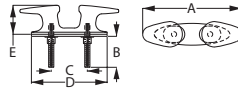

HEAVY DUTY STREAMLINED BOLLARD

Cast 316 Stainless

Bulk #	Display #	A	B	C	D	E	Wt.(lb.)	Std. Pack
061125	n/a	10"	3"	3-1/2"	7-3/8"	2-13/16"	5.01	1 ea

Heavy Duty Streamlined Bollard comes complete with backing plate.