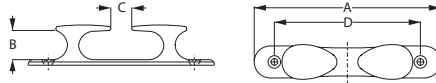

HEAVY DUTY CHOCK

Cast 316 Stainless

Bulk #	Display #	A	B	C	D	Wt.(lb.)	Std. Pack
060323	n/a	9-1/4"	1-7/16"	1"	7-1/4"	2.08	1 ea