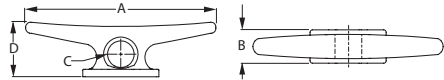

# LARGE WELDABLE CLEAT

Cast Aluminum

Bulk #	Display #	A	B	C	D	Wt.(lb.)	Std. Pack
046210	n/a	10"	1-3/4"	11/16"	2-7/8"	1.34	5 ea