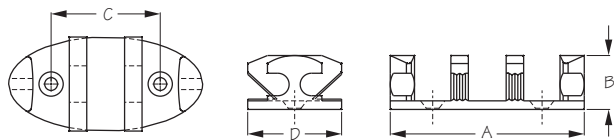

ZIG ZAG CLEAT

Injection Molded Nylon

Bulk Part No.	Display Part No.	A	B	C	D	Fast-ener	Weight	Std. Pack
043540	n/a	4"	15/16"	1-15/16"	1-3/4"	1/4" FH	.08 lb	10 ea
n/a	043540-1	4"	15/16"	1-15/16"	1-3/4"	1/4" FH	.16	10 pr

Simply weave rope around cleat arms, no knots needed. Great for fender lines, trailer covers and utility lines. Fits line up to 3/8".